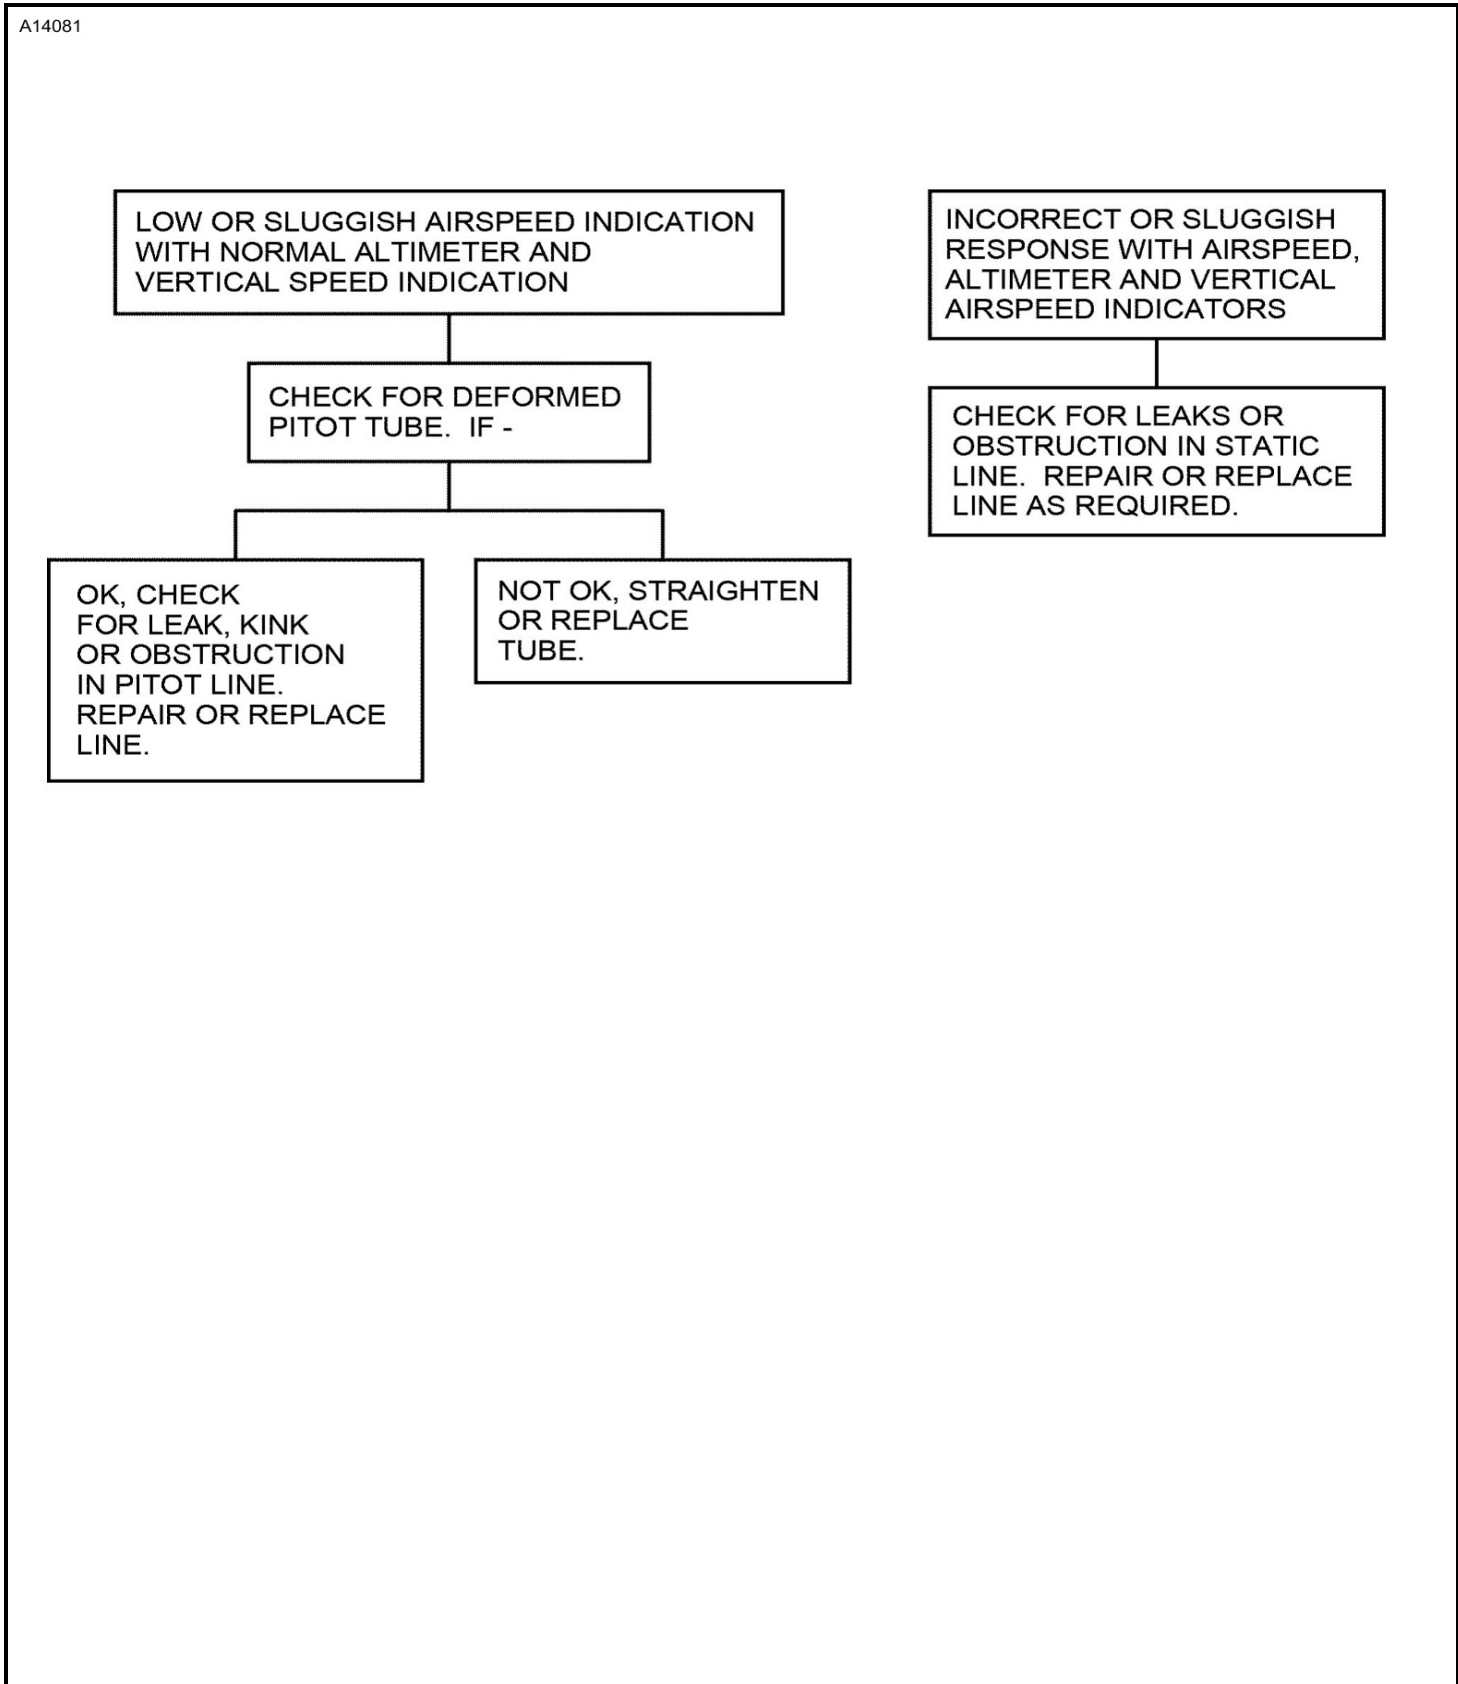

## PITOT/STATIC SYSTEM - TROUBLESHOOTING

### 1. General

- A. A troubleshooting chart has been provided to aid the maintenance technician in system troubleshooting. Refer to Figure 101.

Figure 101 : Sheet 1 : Pitot-Static System Troubleshooting Chart